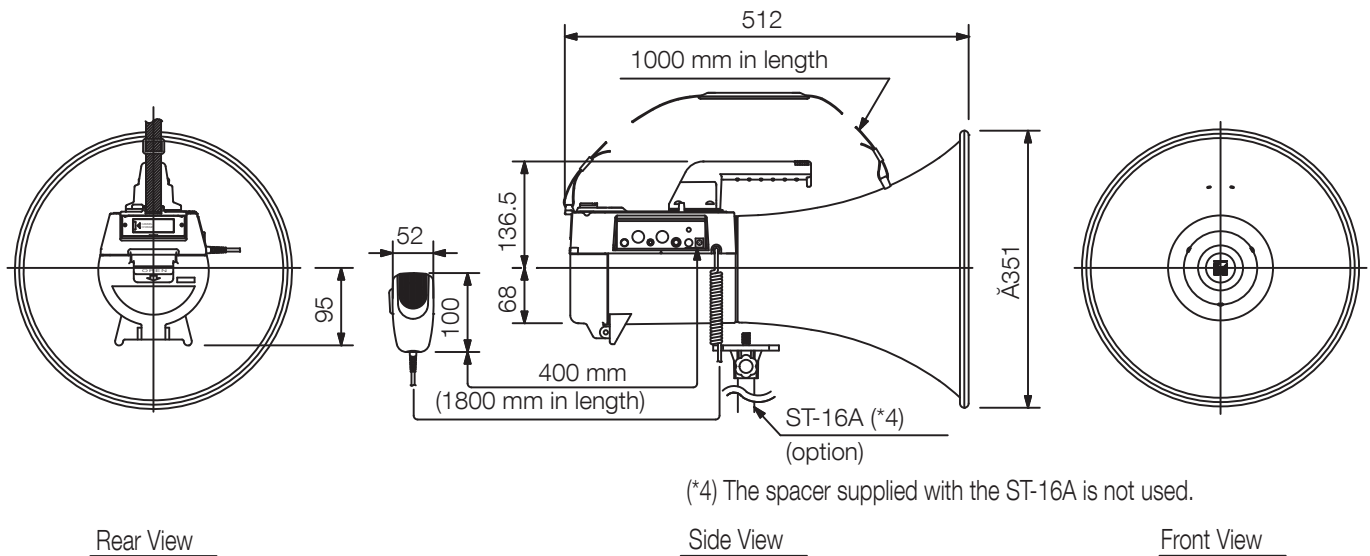

Article number:ER-2230W EU

Specifications

Power source.	10 x 1,5 V (R 20P)
Rated output.	30 W (45 W max.)
Power source.	10 x 1,5 V (R 20P)
Battery life	17 h
Battery life on signal	90 min
Ext. MIC Input	600 Ω, unbalanced, ø6.6 phone jack, stereo plug acceptable, volume control
Signals	Whistle
Audible range	800 m (Whistle 1,000 m)
Finish.	Aluminium, ABS resin, die-cast, light grey (RAL 7035 or equivalent), grey,
Operating temperature.	-10 °C to +40 °C

(*4) The spacer supplied with the ST-16A is not used.

UNIT:mm SCALE:1/10